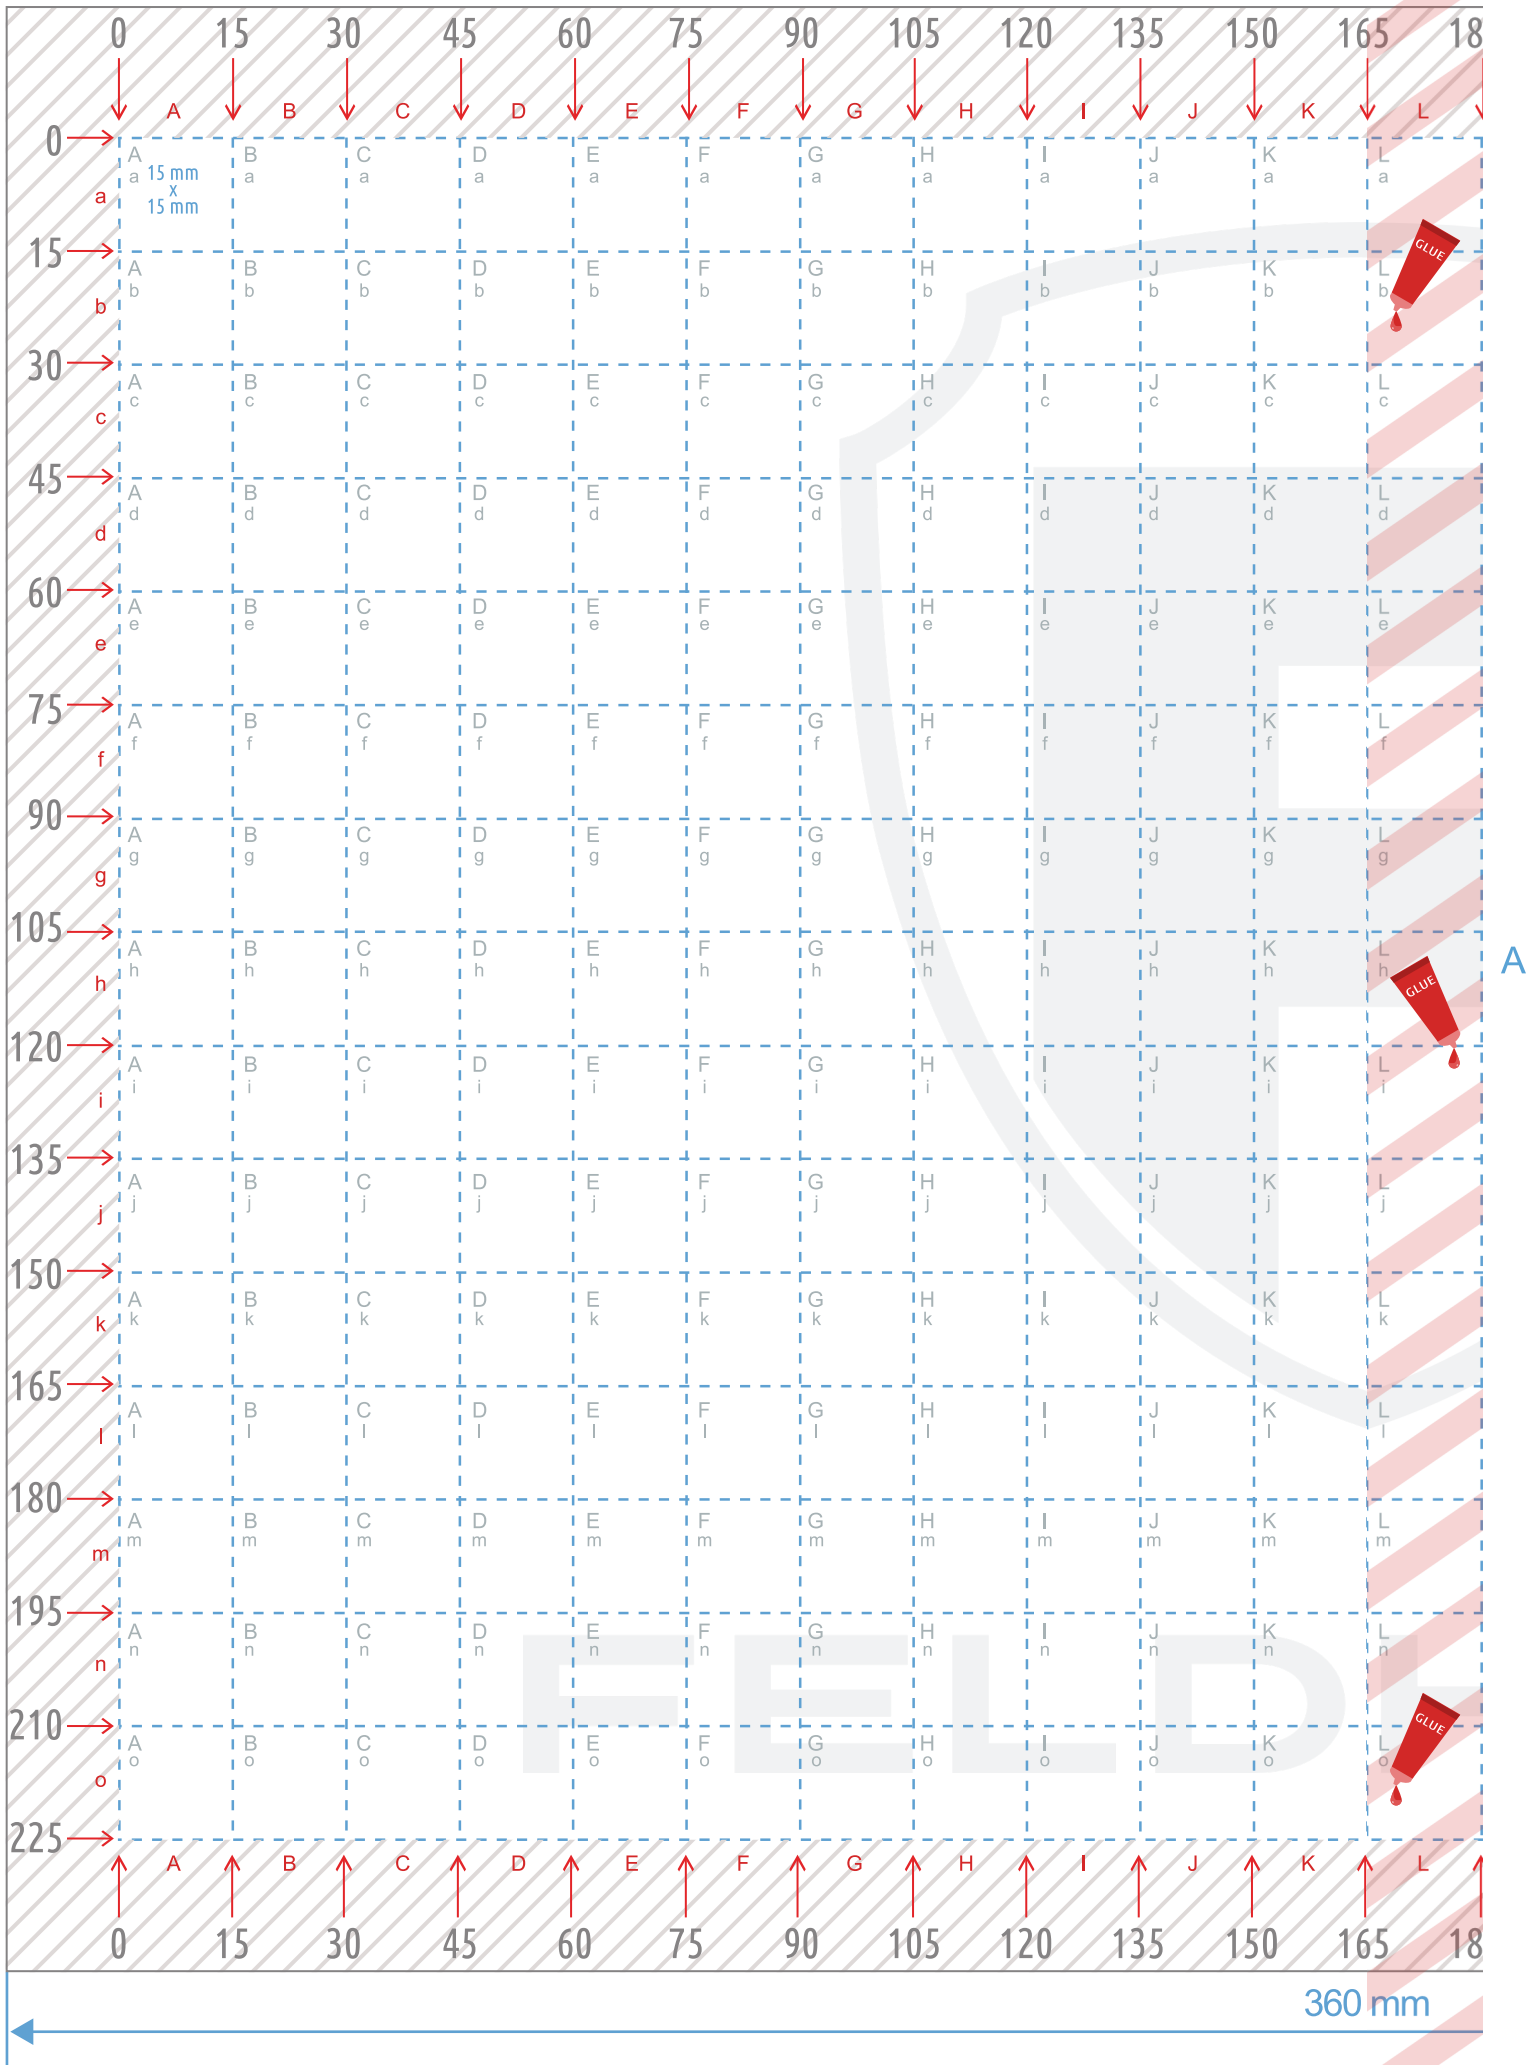

# EURO-BOX-SIZE

Need more? Visit [feldherr.org/download!](http://feldherr.org/download!)

# FELDHERR EURO-BOX-SIZE (360 x 260 mm) Raster Foam Tray

mm