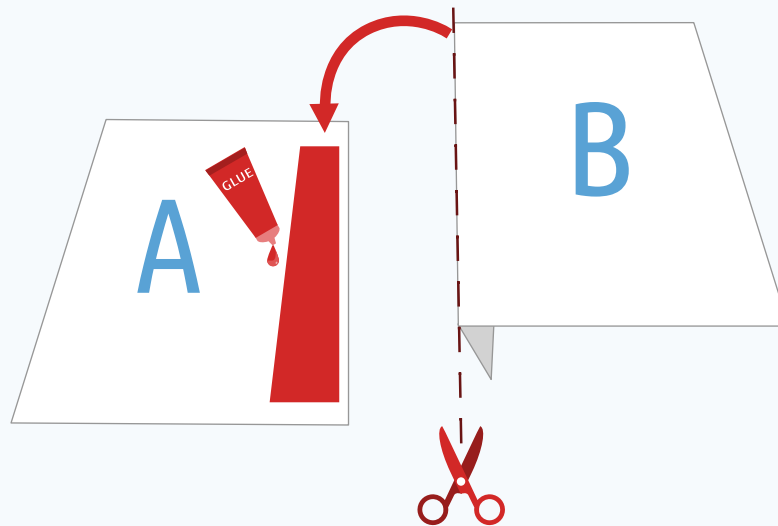

EURO-BOX-SIZE

Need more? Visit feldherr.org/download!