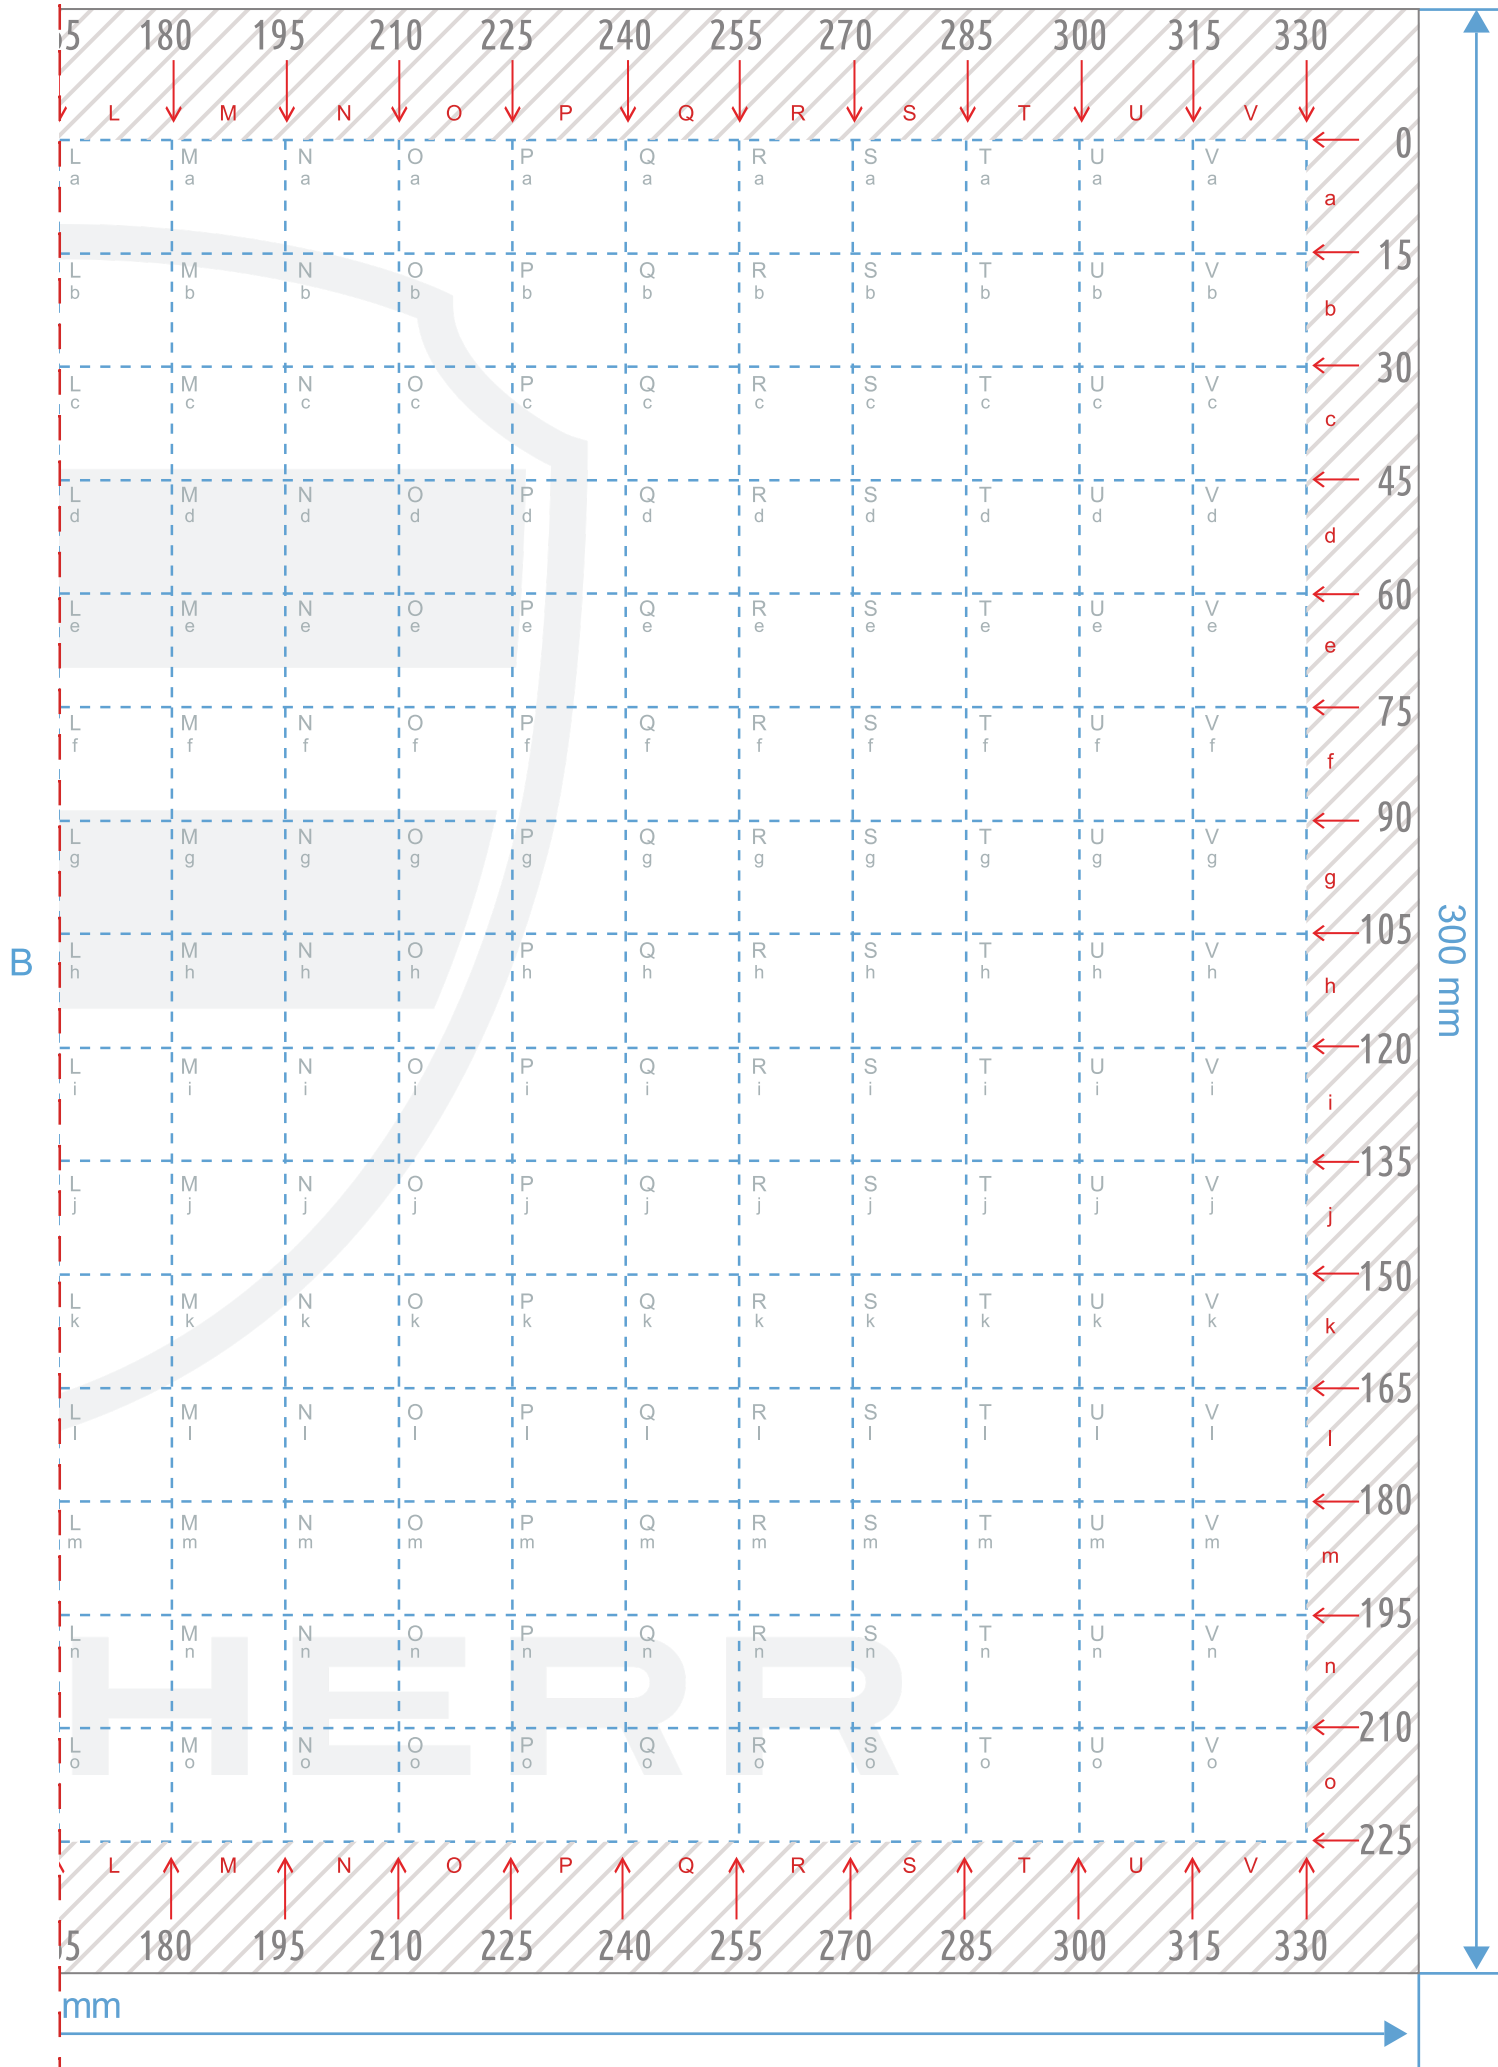

# EURO-BOX-SIZE

Need more? Visit [feldherr.org/download!](http://feldherr.org/download!)

# FELDHERR EURO-BOX-SIZE (360 x 260 mm) Raster Foam Tray

mm