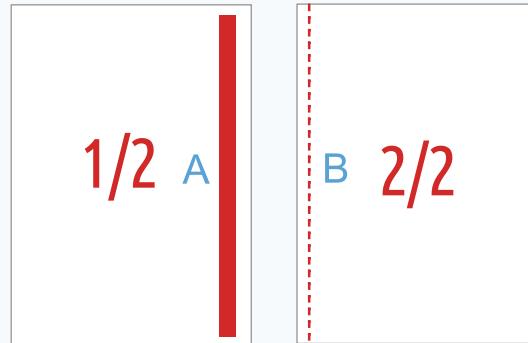

# EURO-BOX-SIZE

Need more? Visit [feldherr.org/download!](http://feldherr.org/download!)

# FELDHERR EURO-BOX-SIZE (360 x 260 mm) Raster Foam Tray

mm