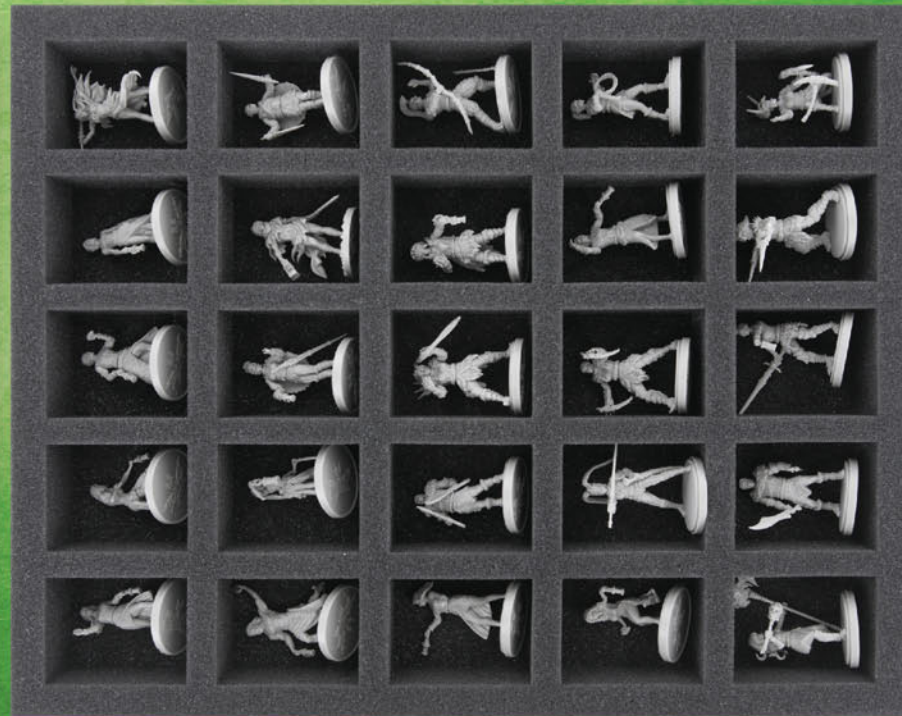

FELDHERR foam trays for

KINGDOM DEATH: MONSTER 1.5

*Proposal
for
sorting*

FELDHERR foam trays for

FELDHERR foam trays for

KINGDOM DEATH: MONSTER 1.5

FELDHERR

Proposal for sorting